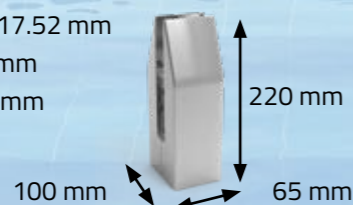

#### TECHNICAL INFORMATIONS

**GLASS :** 12 > 17.52 mm  
Width 1500 mm  
Height 1000 mm

 **PATENTED & REGISTERED MODEL**

The developed systems can fulfill the safety legislations  
NFP-90-306 & NFEN-1176-1