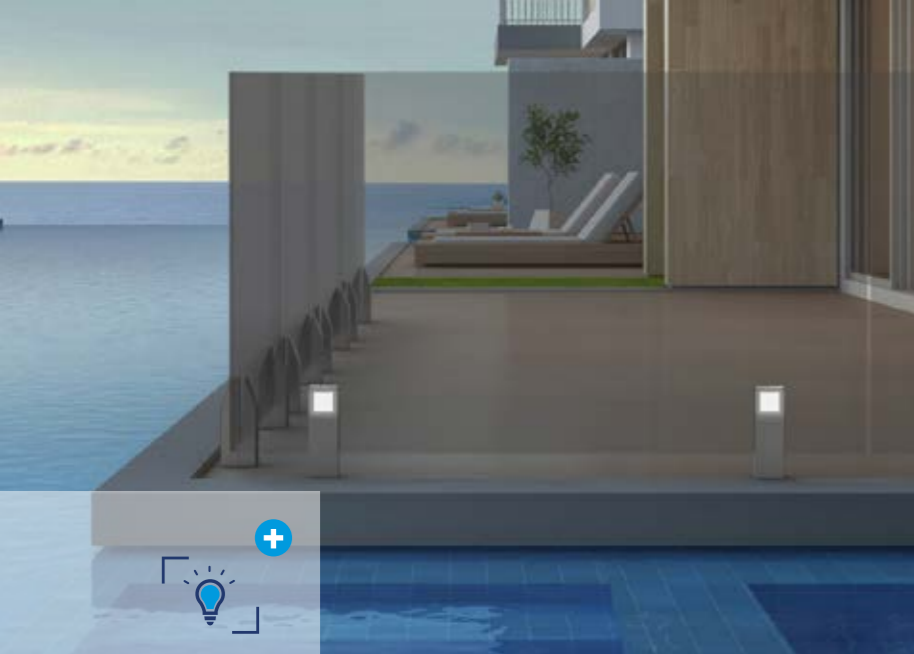

INO Light will brighten up your evenings thanks to its soft lighting !
The system is connected to the mains power source.
INO Solar is the lighting solution provided with an autonom & solar system.